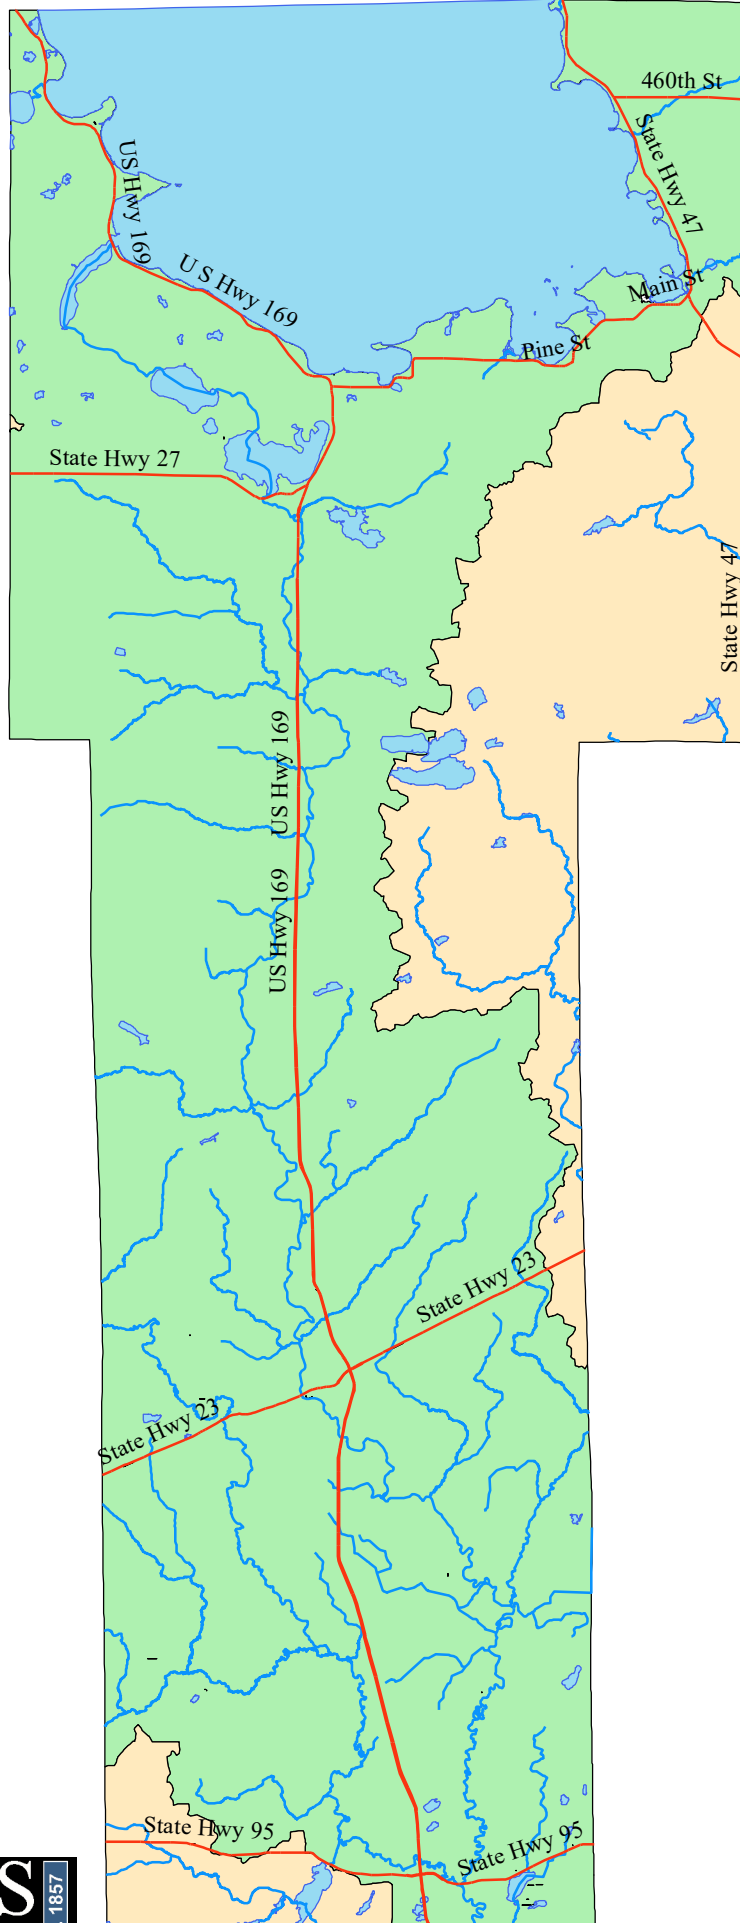

Watershed Plan Map

Legend

Watershed Plan

Local Water Management Plan

Rum River One Watershed One Plan